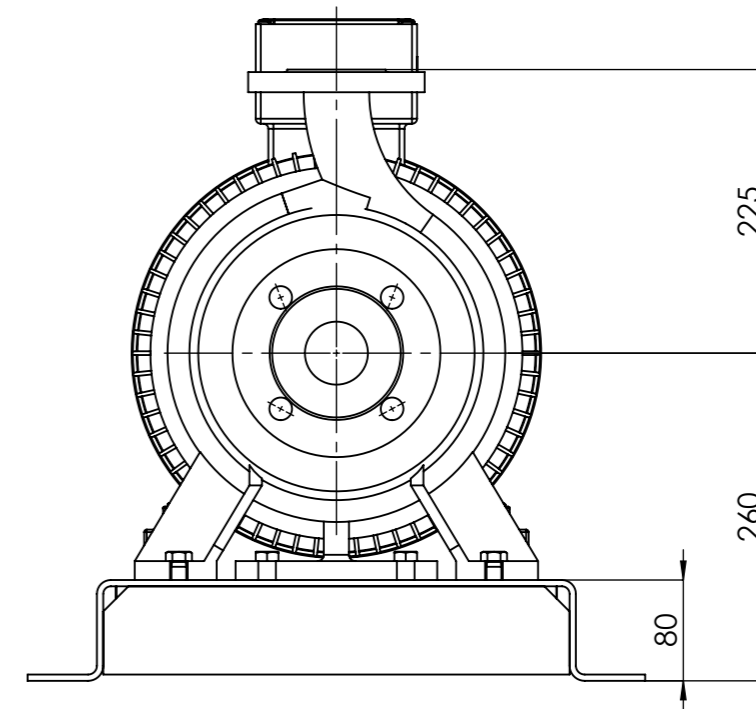

NHVe.32-250 [15,0 kW] n= 2900 obr/min

NHVe.32-250	15,0kW/2900 rpm	 Grudziądz Ul. Droga Jeziorna 8
	160-2	