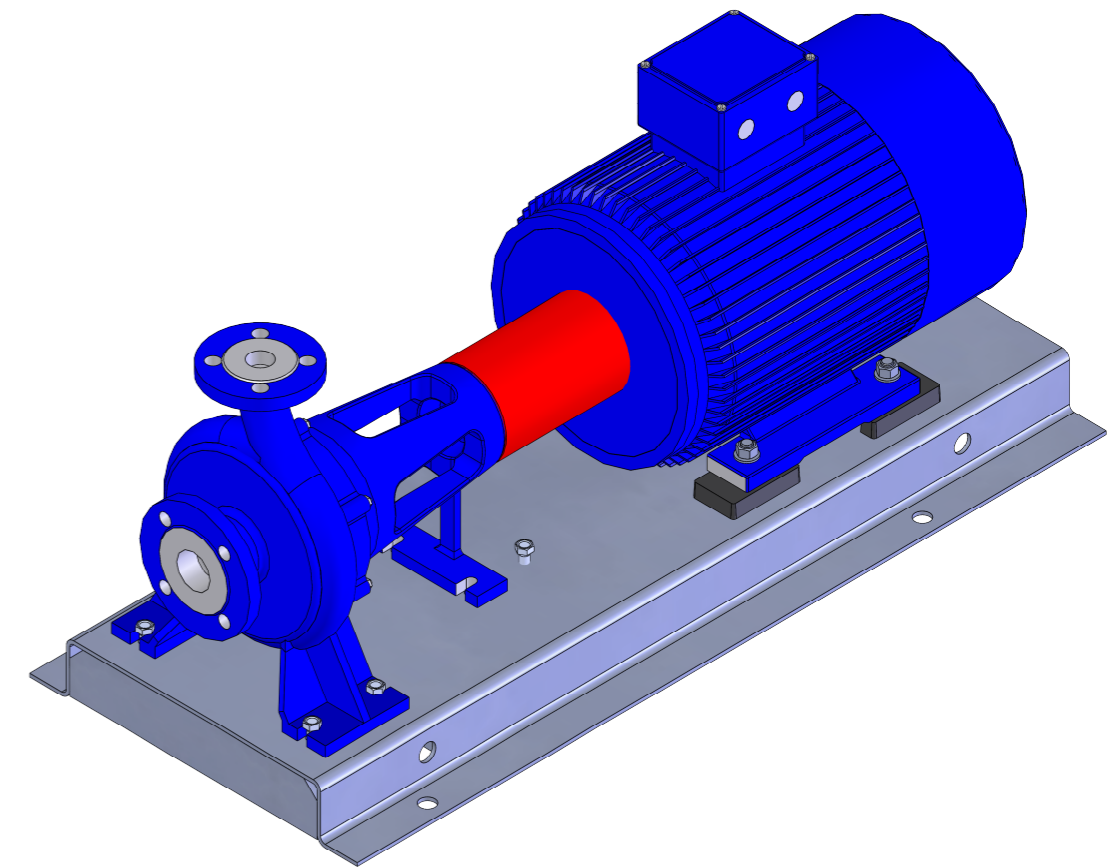

NHVe.32-250 [15,0 kW] n= 2900 obr/min

NHVe.32-250	15,0kW/2900 rpm	 Grudziądz Ul. Droga Jeziorna 8
	160-2	