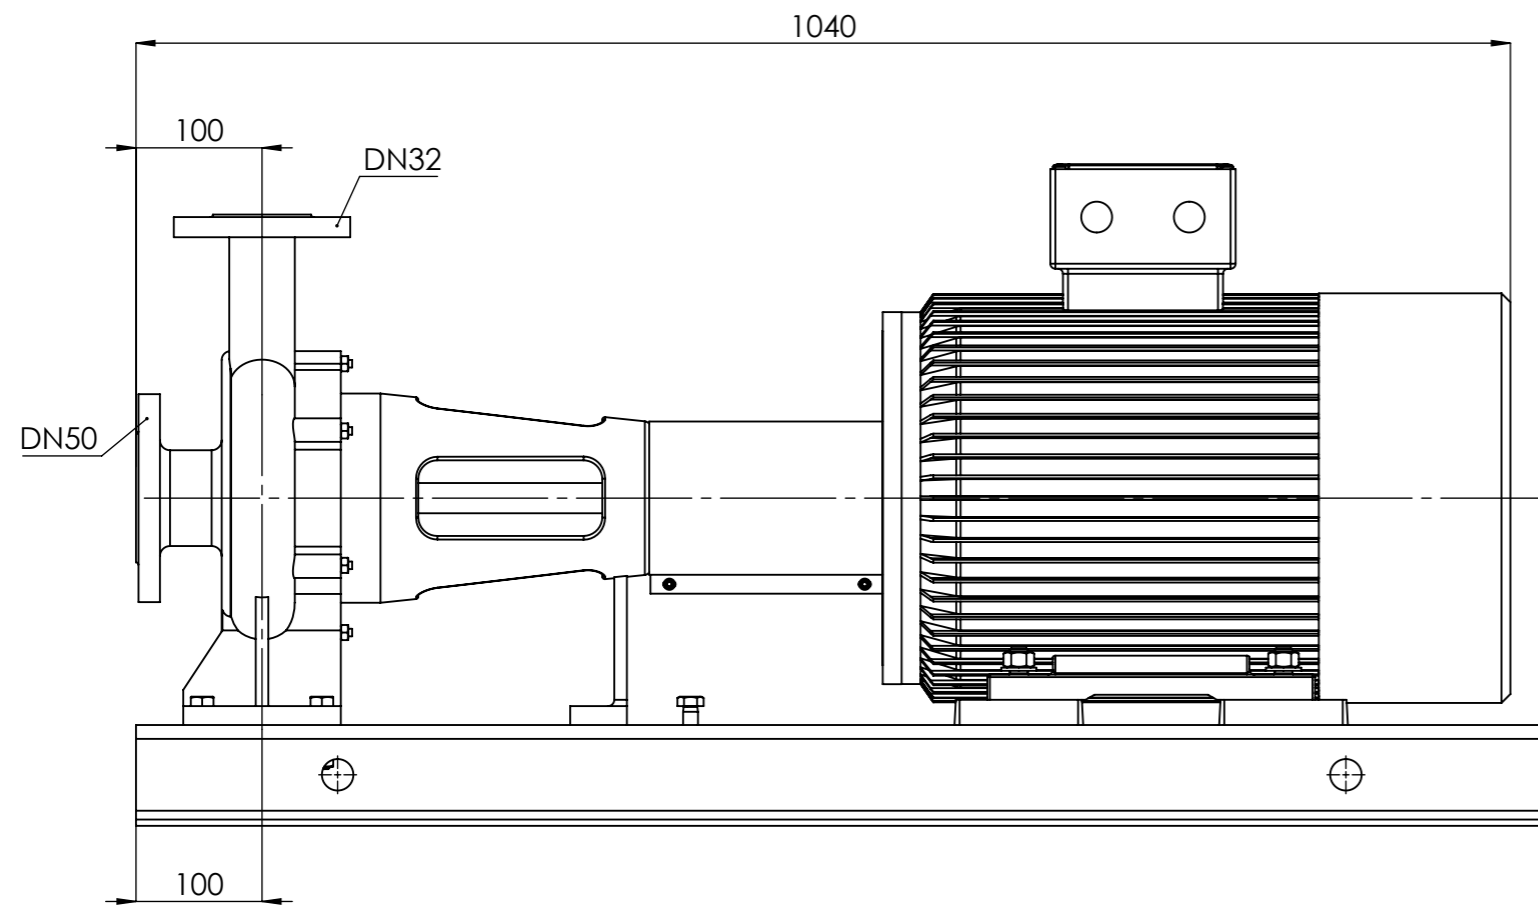

NHVe.32-250 [15,0 kW] n= 2900 obr/min

NHVe.32-250	15,0kW/2900 rpm	 Grudziądz Ul. Droga Jeziorna 8
	160-2	