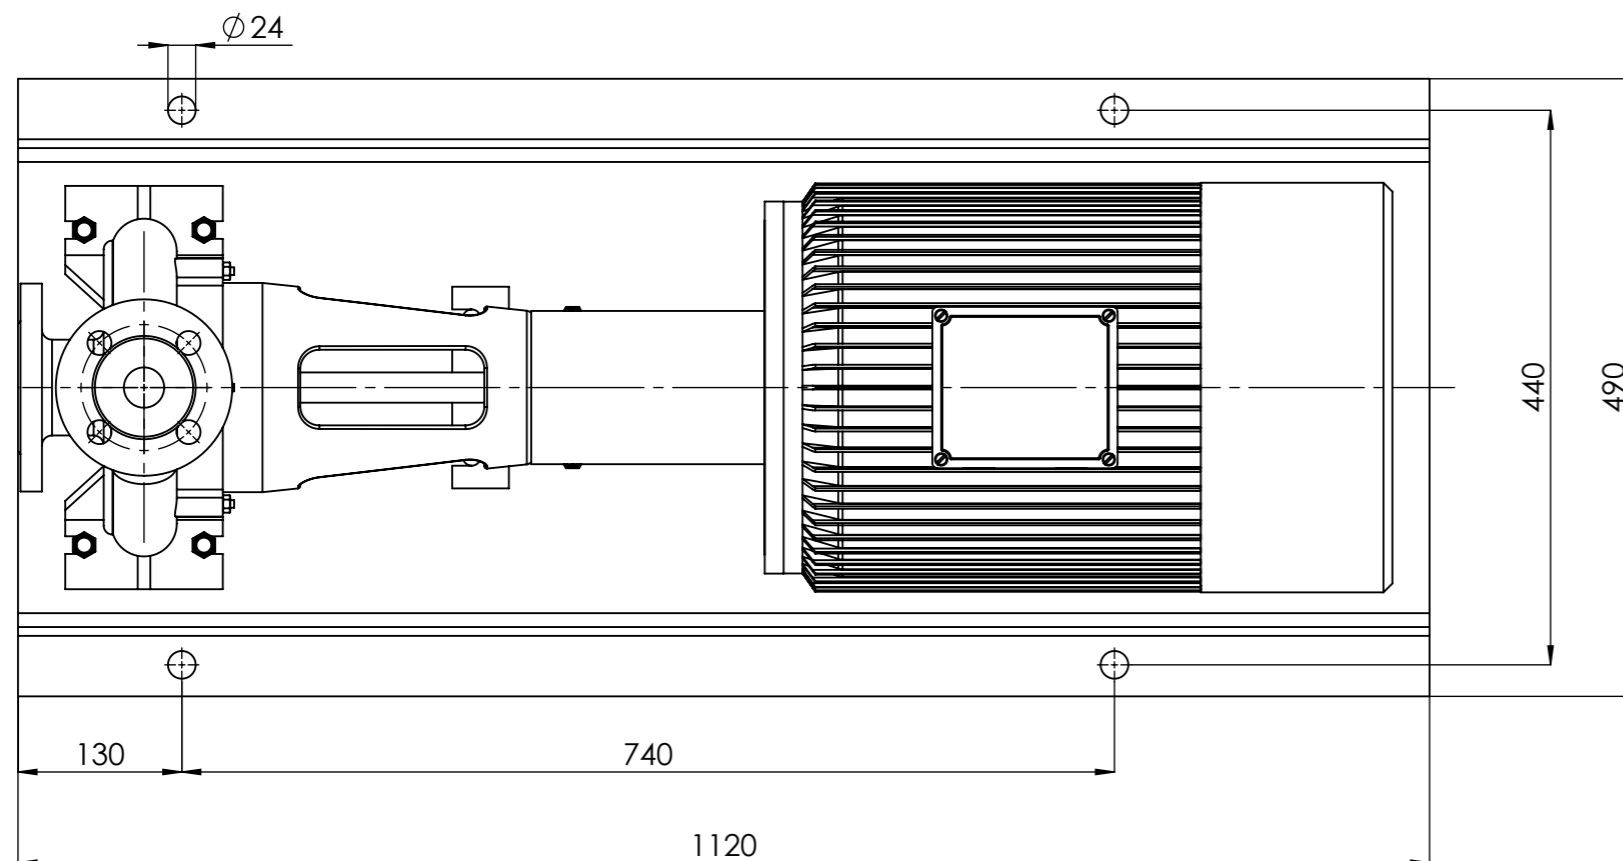

NHVe.32-250 [15,0 kW] n= 2900 obr/min

NHVe.32-250	15,0kW/2900 rpm	 Grudziądz Ul. Droga Jeziorna 8
	160-2	